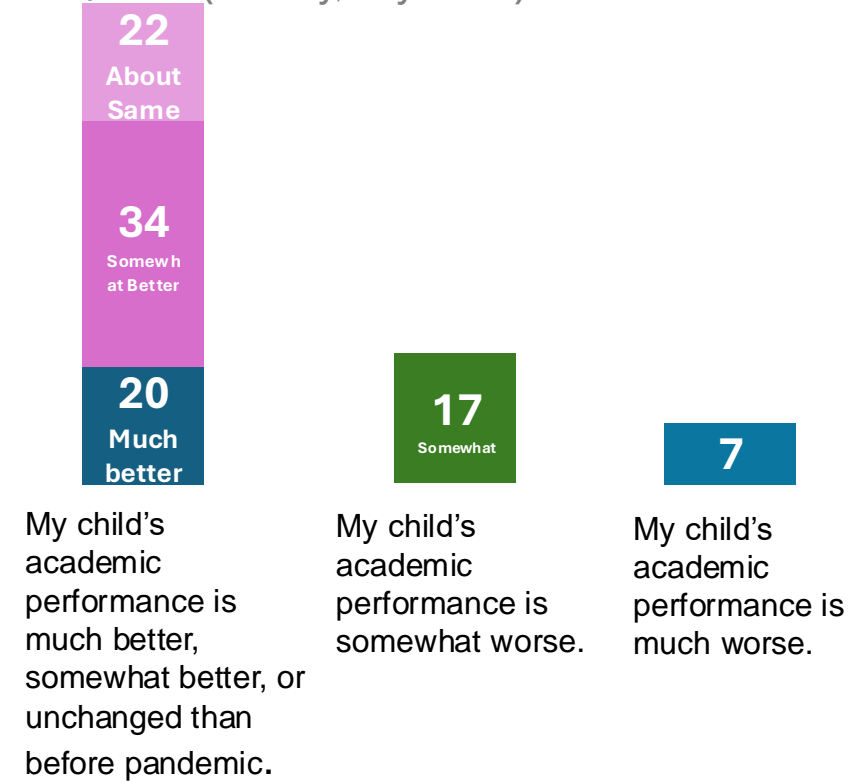

Parental perception is constraining more aggressive action.

Education Next (August 2022):

Pew (Sept/Oct. 2022):

PACE/USC (CA only, July 2022)

Learning Heroes (May, 2022)